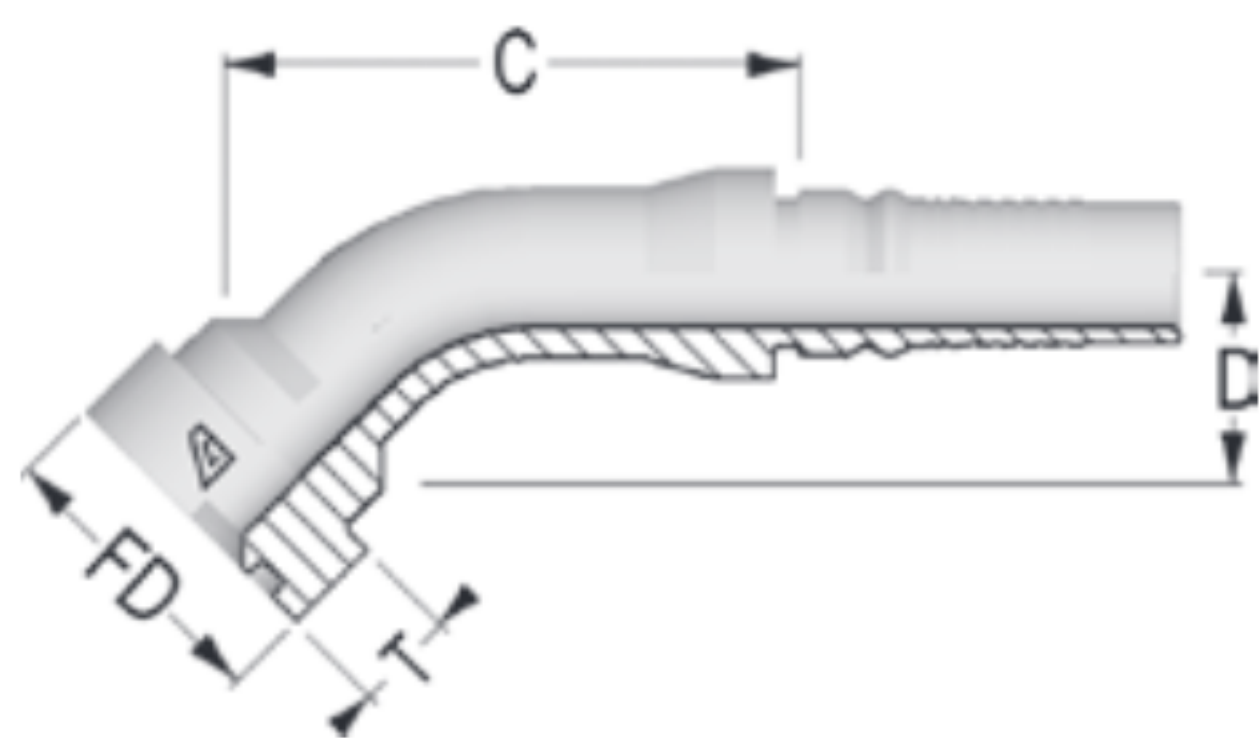

ALFAGOMMA® Two-Piece AlfaCrimp Fittings – Y Series

Interlock Inserts –  US End Configurations

View Up To Date Info

◀ SCAN OR VISIT
[KOA.link/
Y-CFLS](https://KOA.link/Y-CFLS)

O-RING SUPERCAT 6000 PSI FLANGE INTERLOCK

Part Number	Dash Size	Hose ID Size		Q Flange		C Cut-Off Factor (mm)	T (mm)	Weight (lbs/each)
		(in)	(mm)	(in)	(mm)			
Y-1212-CFLS	12	3/4	19.0	1.63	41.3	82.0	14.3	0.88
Y-1616-CFLS	16	1	25.4	1.88	47.6	90.0	14.3	1.31
Y-2020-CFLS	20	1 1/4	31.8	2.13	54.0	86.2	14.3	1.67

View Up To Date Info

◀ SCAN OR VISIT
[KOA.link/
Y-CFL4](https://KOA.link/Y-CFL4)

45° O-RING SUPERCAT 6000 PSI FLANGE INTERLOCK

Part Number	Dash Size	Hose ID Size		Q Flange		C Cut-Off Factor (mm)	D Drop (mm)	T (mm)	Weight (lbs/each)
		(in)	(mm)	(in)	(mm)				
Y-1616-CFL4	16	1	25.4	1.88	47.6	93.9	40	14.3	1.37
Y-2020-CFL4	20	1 1/4	31.8	2.13	54.0	103.6	43	14.3	1.75