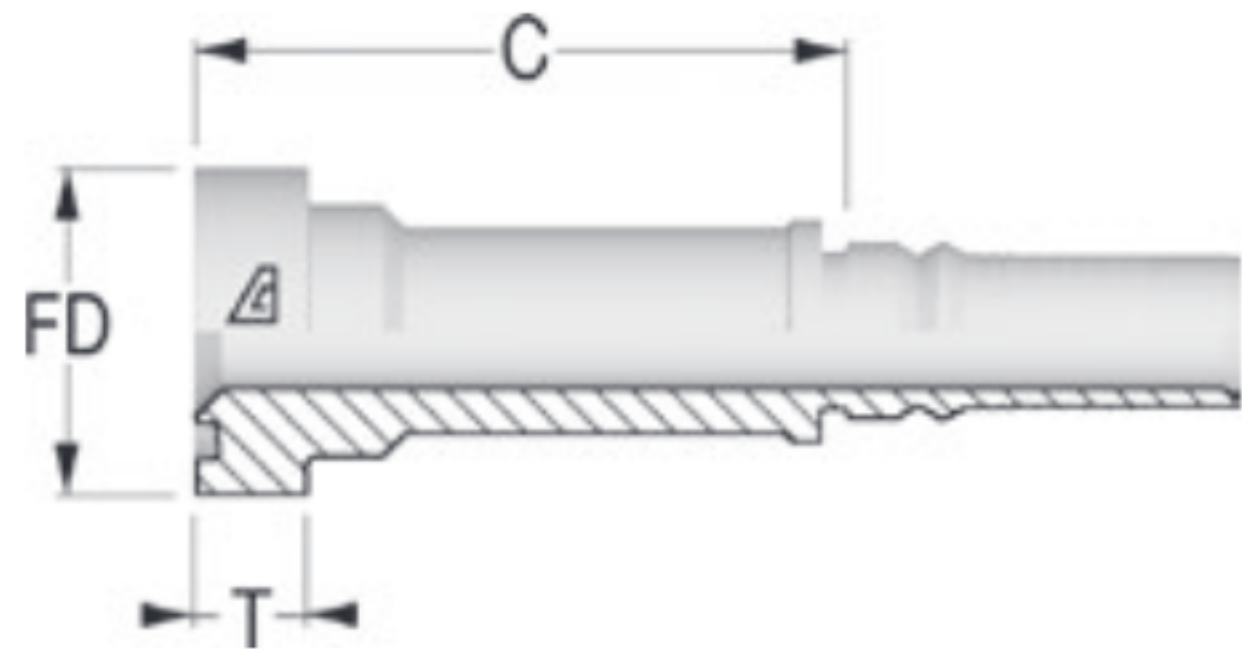

ALFAGOMMA® Two-Piece AlfaCrimp Fittings – Y Series

Interlock Inserts –  US End Configurations

View Up To Date Info

◀ SCAN OR VISIT
[KOA.link/
Y-CFLS](https://KOA.link/Y-CFLS)

O-RING SUPERCAT 6000 PSI FLANGE INTERLOCK

Part Number	Dash Size	Hose ID Size		Q Flange		C Cut-Off Factor (mm)	T (mm)	Weight (lbs/each)
		(in)	(mm)	(in)	(mm)			
Y-1212-CFLS	12	3/4	19.0	1.63	41.3	82.0	14.3	0.88
Y-1616-CFLS	16	1	25.4	1.88	47.6	90.0	14.3	1.31
Y-2020-CFLS	20	1 1/4	31.8	2.13	54.0	86.2	14.3	1.67

View Up To Date Info

◀ SCAN OR VISIT
[KOA.link/
Y-CFL4](https://KOA.link/Y-CFL4)

45° O-RING SUPERCAT 6000 PSI FLANGE INTERLOCK

Part Number	Dash Size	Hose ID Size		Q Flange		C Cut-Off Factor (mm)	D Drop (mm)	T (mm)	Weight (lbs/each)
		(in)	(mm)	(in)	(mm)				
Y-1616-CFL4	16	1	25.4	1.88	47.6	93.9	40	14.3	1.37
Y-2020-CFL4	20	1 1/4	31.8	2.13	54.0	103.6	43	14.3	1.75