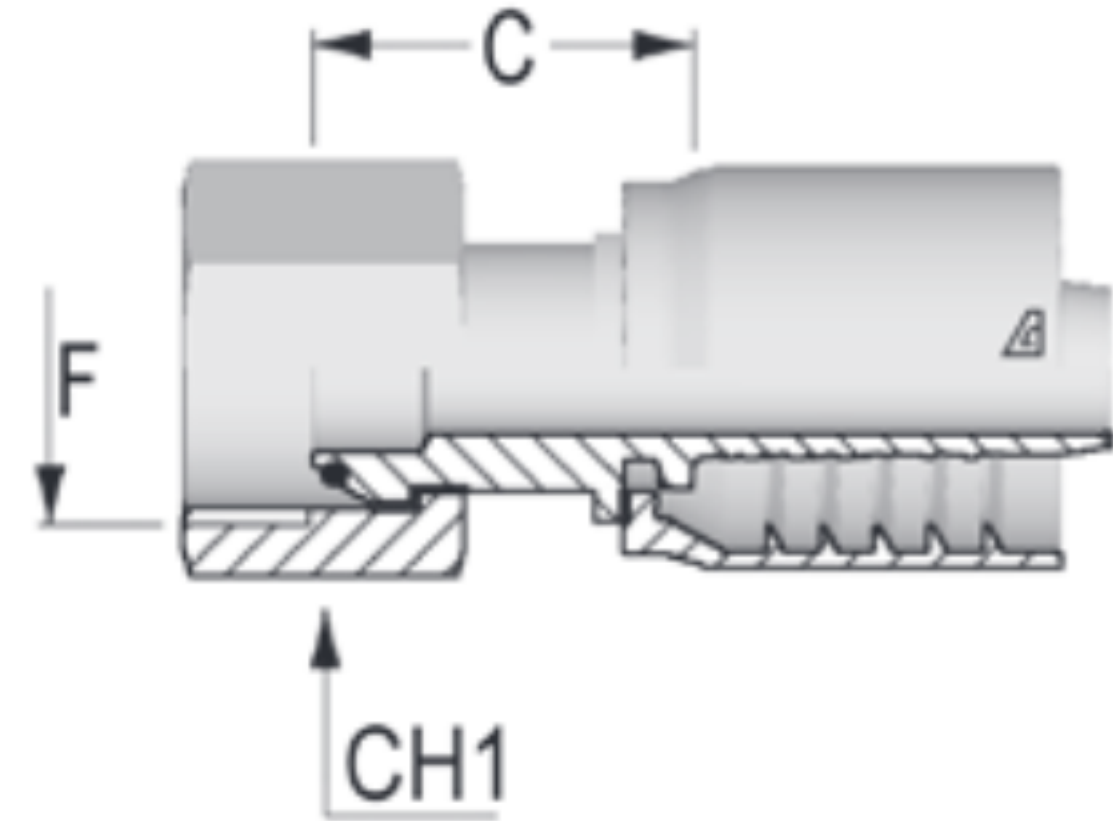

ALFAGOMMA® One-Piece AlfaCrimp Fittings – S Series

BSP O-RING FEMALE SWIVEL 60° CONE

**Preliminary Data*

Part Number	Dash Size	Hose ID Size		F Thread		C Cut-Off Factor (mm)	Hex Dia. CH1 (mm)	Weight (lbs/each)
		(in)	(mm)	(in)	(mm)			
S-0404-FBPO	04	1/4	6.4	04	1/4-19	Pending	22	0.13
S-0606-FBPO	06	3/8	9.5	06	3/8-19	17.0	22	0.20
S-0808-FBPO	08	1/2	12.7	08	1/2-14	18.0	27	0.29
S-1010-FBPO	10	5/8	15.9	10	5/8-14	17.1	27	0.38
S-1212-FBPO	12	3/4	19.1	12	3/4-14	25.8	32	0.62
S-1616-FBPO	16	1	25.4	16	1-11	31.6	38	0.97
S-2424-FBPO	24	1 1/2	38.1	24	1 1/2-11	37.8	55	2.56