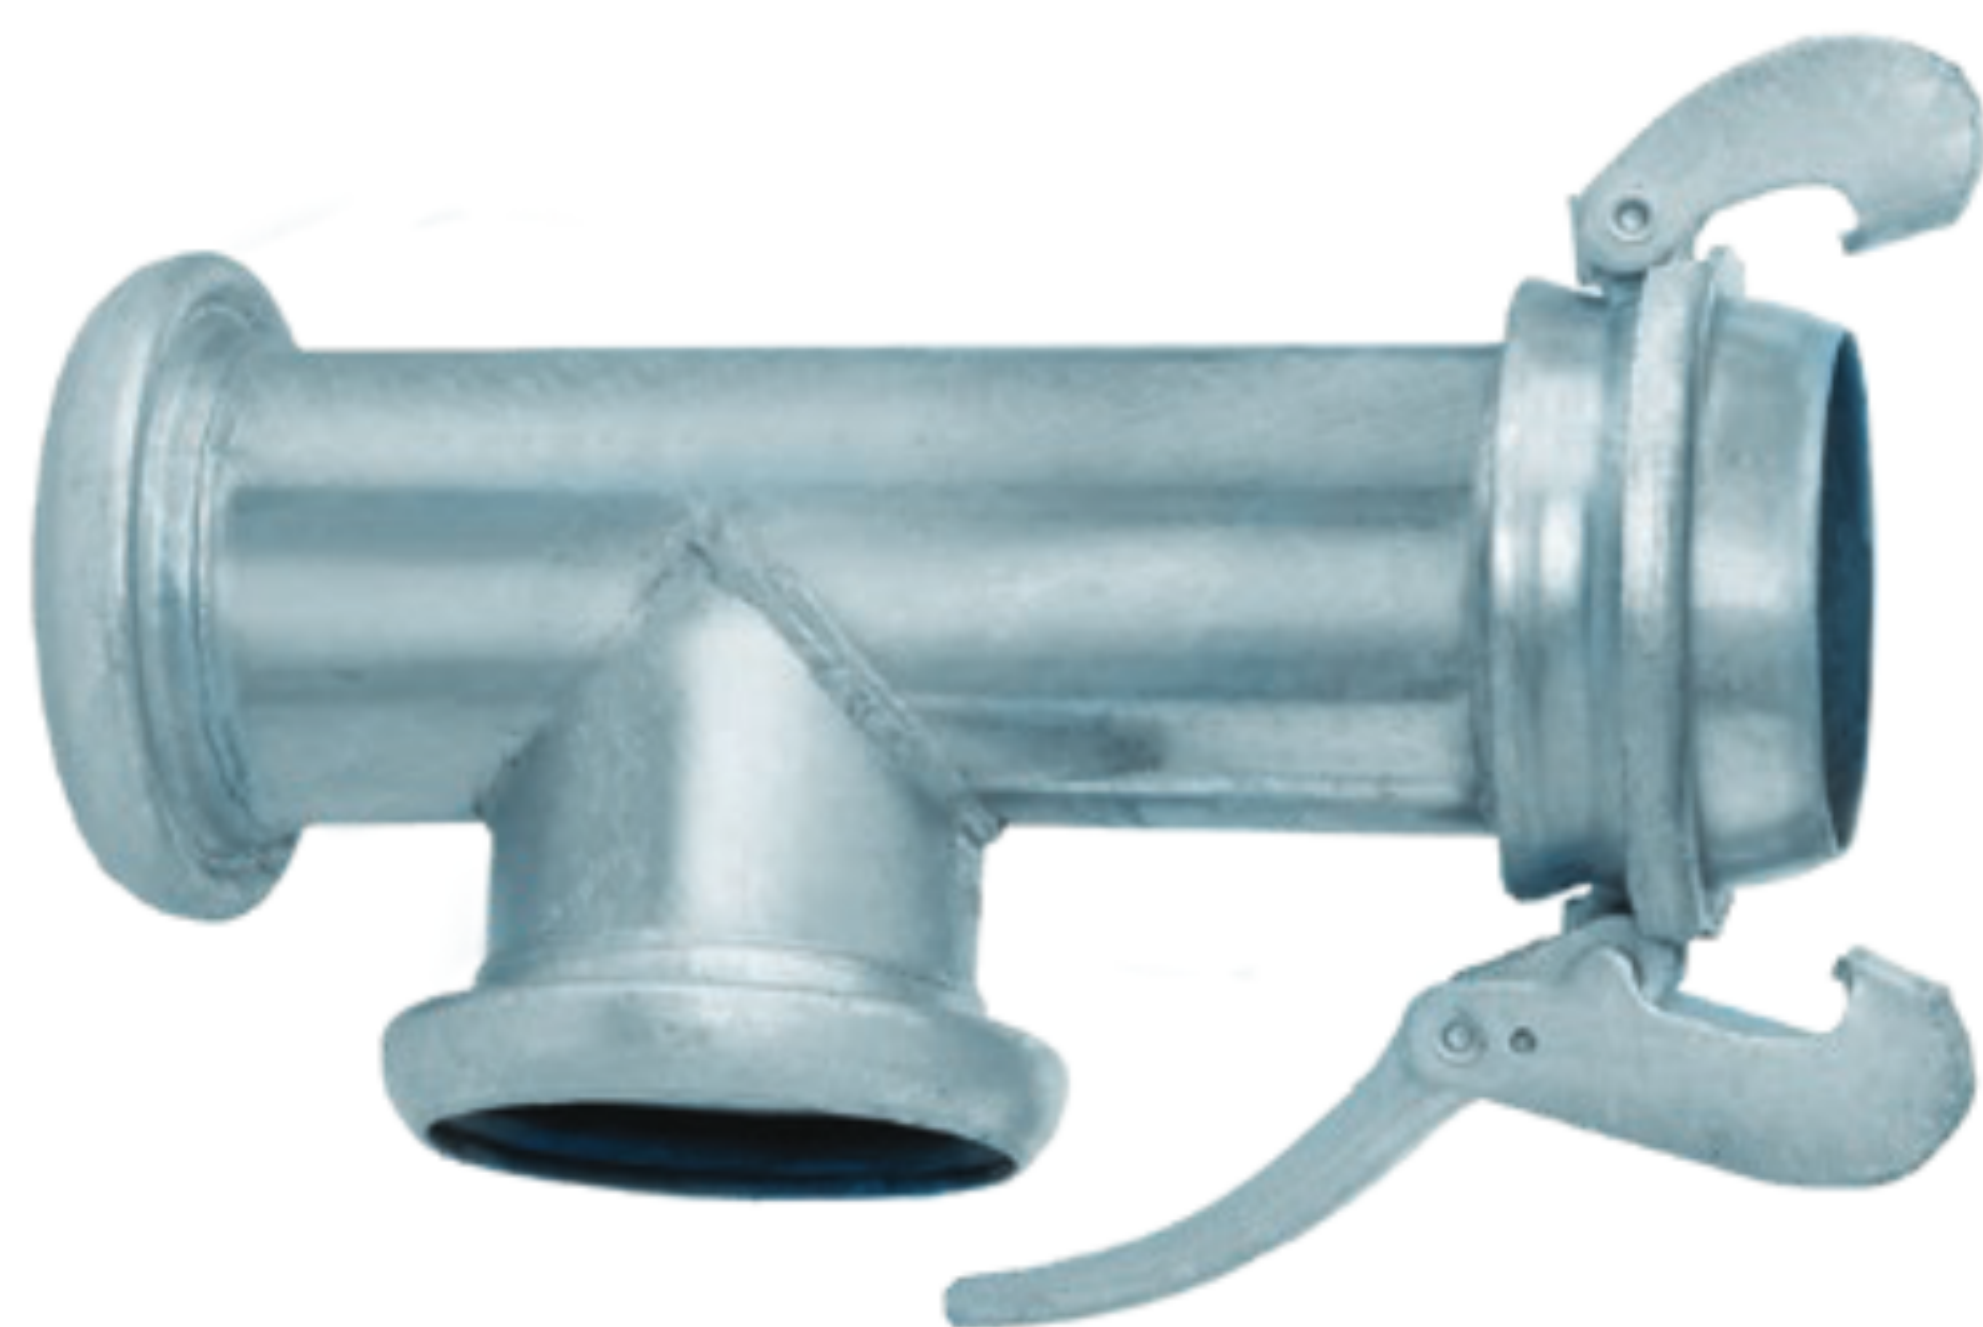

SPHERE LOCK™ – TYPE B

VIEW ONLINE

SCAN FOR INFO

or

visit
KOA.link/Sphere-Lock_Type-B-7

SLB-YFMM Series

Female Socket Outlet Y

(Includes Buna Gaskets and Locking Lever Ring)

Male Ball Outlet Tee

(Includes Buna Gasket and Locking Lever Rings)

Part Number	Size (in)	PSI Rating at 70°F	Weight Each (lbs)	Standard Carton
▶ SLB-TMFM400	4	217	19.97	1
▶ SLB-TMFM600	6	175	36.39	1
▶ SLB-TMFM800	8	175	55.86	1
▶ SLB-TMFM1200	12	175	138.44	1