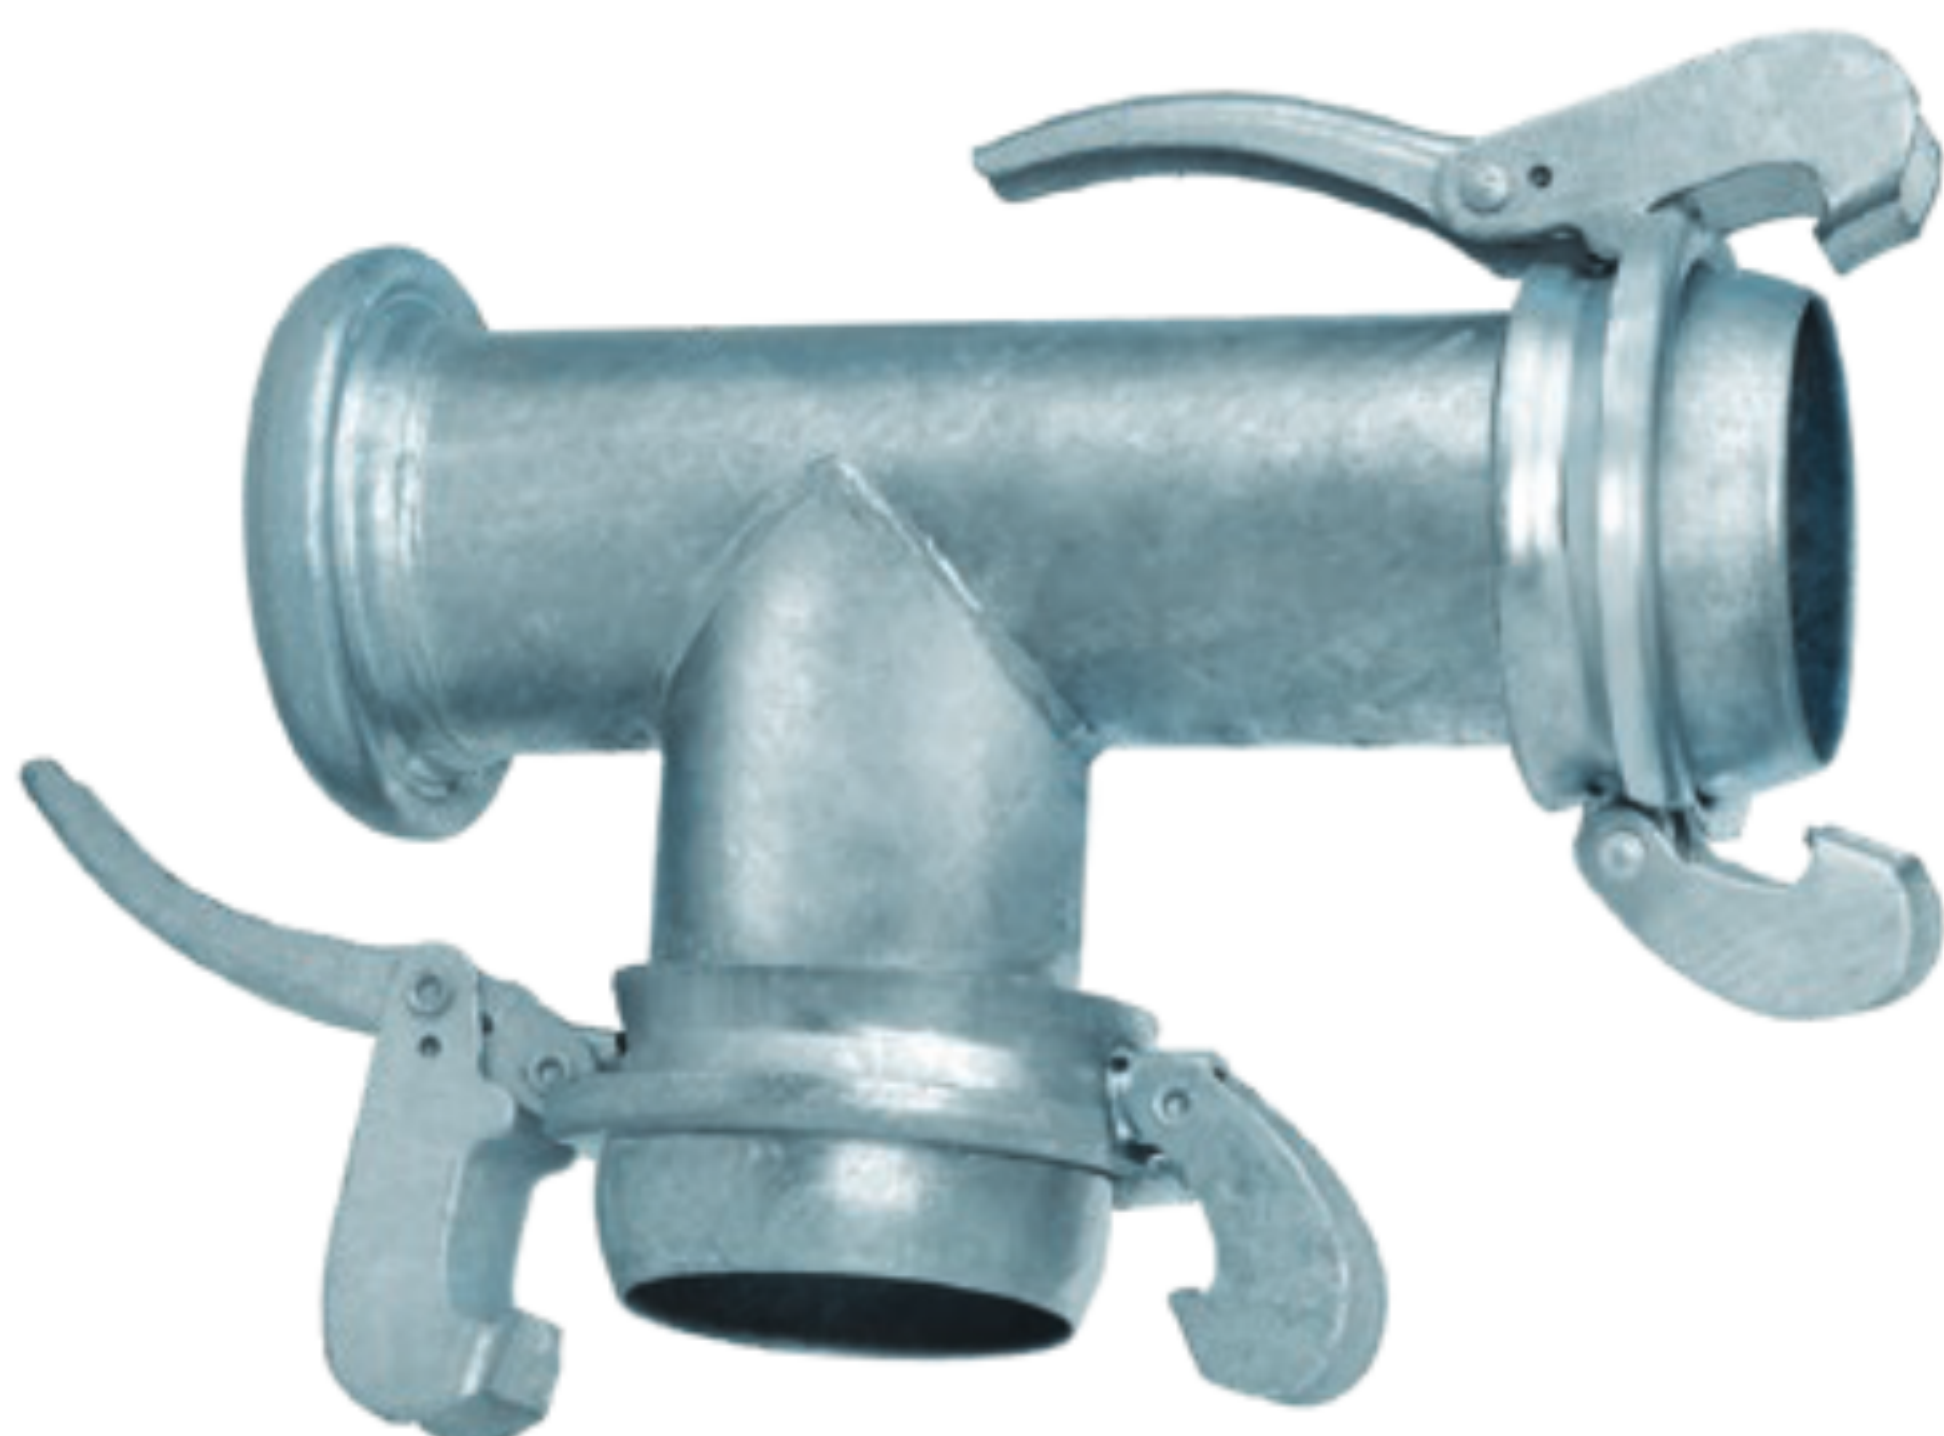

SLB-TMFM Series

Male Ball Outlet Tee

(Includes Buna Gasket and Locking Lever Rings)

Part Number	Size (in)	PSI Rating at 70°F	Weight Each (lbs)	Standard Carton
▶ SLB-TMFM400	4	217	19.97	1
▶ SLB-TMFM600	6	175	36.39	1
▶ SLB-TMFM800	8	175	55.86	1
▶ SLB-TMFM1200	12	175	138.44	1