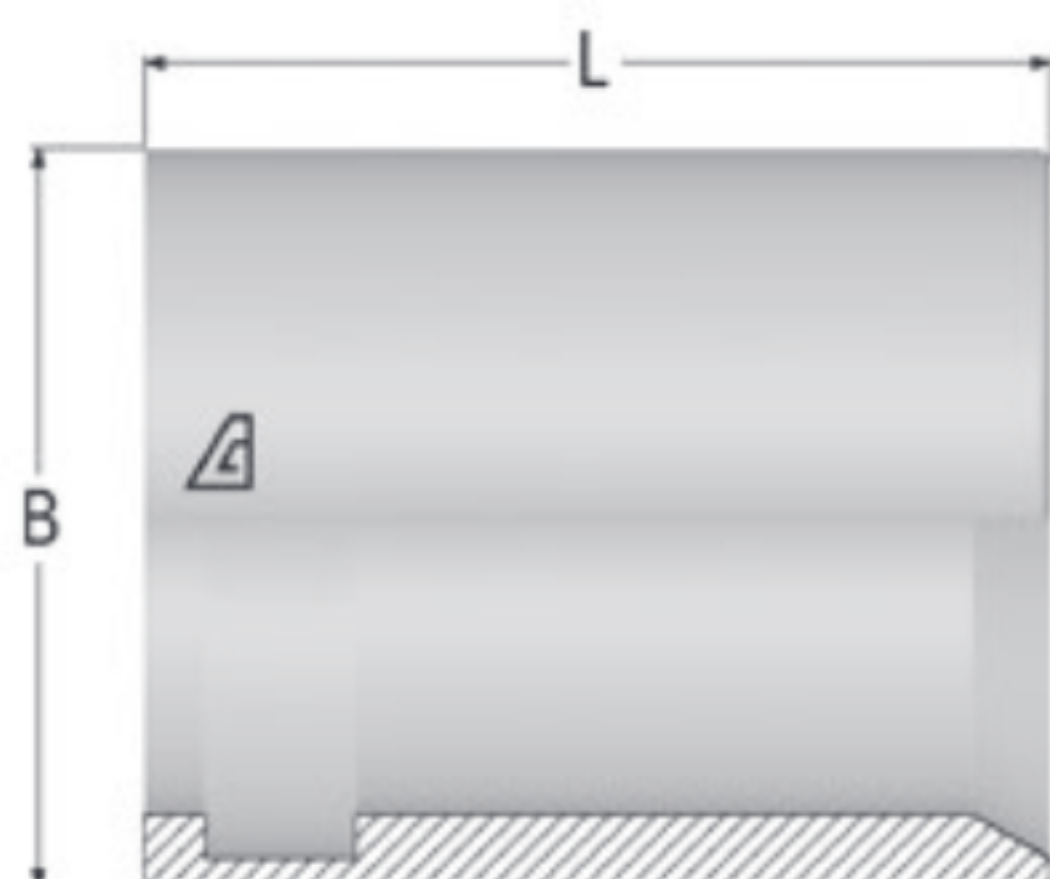

ALFAGOMMA® Two-Piece Fittings – A Series Non-Skive Ferrules

AFX – STAINLESS STEEL

Part Number	Dash Size	Hose ID Size		B OD (mm)	L Length (mm)	Weight (lbs/each)
		(in)	(mm)			
AFX-04-SS	04	1/4	6.4	23	24.7	0.07
AFX-05-SS	05	5/16	7.9	25	24.7	0.08
AFX-06-SS	06	3/8	9.5	27	29.7	0.10
AFX-08-SS	08	1/2	12.7	30	30.5	0.11
AFX-10-SS	10	5/8	15.9	34	35.5	0.15
AFX-12-SS	12	3/4	19.0	38	36.0	0.17
AFX-16-SS	16	1	25.4	48	42.5	0.28
AFX-20-SS	20	1 1/4	31.8	53	56.5	0.42
AFX-24-SS	24	1 1/2	38.1	60	61.5	0.45
AFX-32-SS	32	2	50.8	76	73.5	0.82

AFT – STAINLESS STEEL

Part Number	Dash Size	Hose ID Size		B OD (mm)	L Length (mm)	Weight (lbs/each)
		(in)	(mm)			
AFT-03	03	3/16	4.8	14.0	20	0.02
AFT-04	04	1/4	6.4	15.0	25	0.03
AFT-05	05	5/16	7.9	17.2	25	0.04
AFT-06	06	3/8	9.5	22.0	25	0.07
AFT-08	08	1/2	12.7	25.0	30	0.08
AFT-10	10	5/8	15.9	30.0	33	0.11
AFT-12	12	3/4	19.0	35.0	37	0.15
AFT-16	16	1	25.4	42.0	45	0.26
AFT-20	20	1 1/4	31.8	50.0	48	0.34
AFT-24	24	1 1/2	38.1	57.0	58	0.48
AFT-32	32	2	50.8	73.0	67	0.73