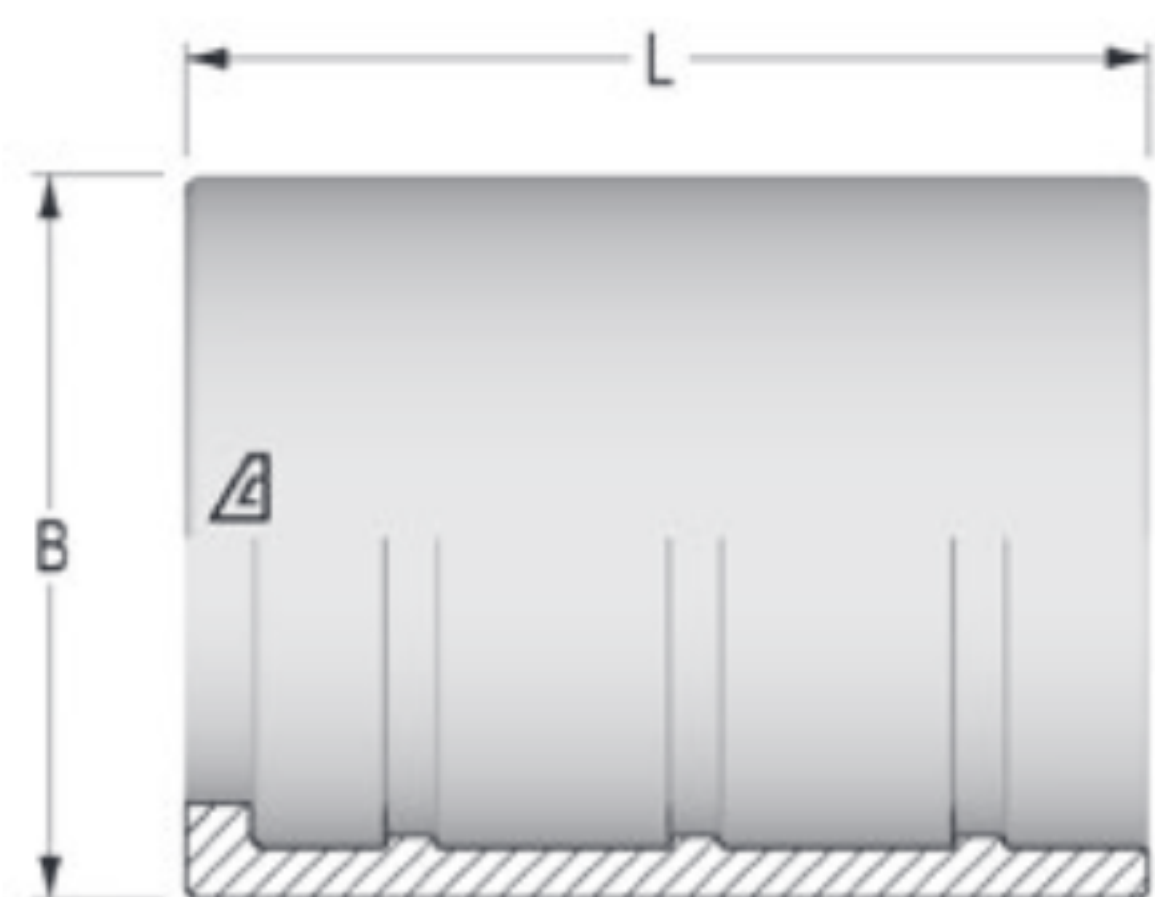

ALFAGOMMA® Two-Piece Fittings – A Series Non-Skive Ferrules

AFX – STAINLESS STEEL

Part Number	Dash Size	Hose ID Size		B OD (mm)	L Length (mm)	Weight (lbs/each)
		(in)	(mm)			
AFX-04-SS	04	1/4	6.4	23	24.7	0.07
AFX-05-SS	05	5/16	7.9	25	24.7	0.08
AFX-06-SS	06	3/8	9.5	27	29.7	0.10
AFX-08-SS	08	1/2	12.7	30	30.5	0.11
AFX-10-SS	10	5/8	15.9	34	35.5	0.15
AFX-12-SS	12	3/4	19.0	38	36.0	0.17
AFX-16-SS	16	1	25.4	48	42.5	0.28
AFX-20-SS	20	1 1/4	31.8	53	56.5	0.42
AFX-24-SS	24	1 1/2	38.1	60	61.5	0.45
AFX-32-SS	32	2	50.8	76	73.5	0.82

AFT – STAINLESS STEEL

Part Number	Dash Size	Hose ID Size		B OD (mm)	L Length (mm)	Weight (lbs/each)
		(in)	(mm)			
AFT-03	03	3/16	4.8	14.0	20	0.02
AFT-04	04	1/4	6.4	15.0	25	0.03
AFT-05	05	5/16	7.9	17.2	25	0.04
AFT-06	06	3/8	9.5	22.0	25	0.07
AFT-08	08	1/2	12.7	25.0	30	0.08
AFT-10	10	5/8	15.9	30.0	33	0.11
AFT-12	12	3/4	19.0	35.0	37	0.15
AFT-16	16	1	25.4	42.0	45	0.26
AFT-20	20	1 1/4	31.8	50.0	48	0.34
AFT-24	24	1 1/2	38.1	57.0	58	0.48
AFT-32	32	2	50.8	73.0	67	0.73