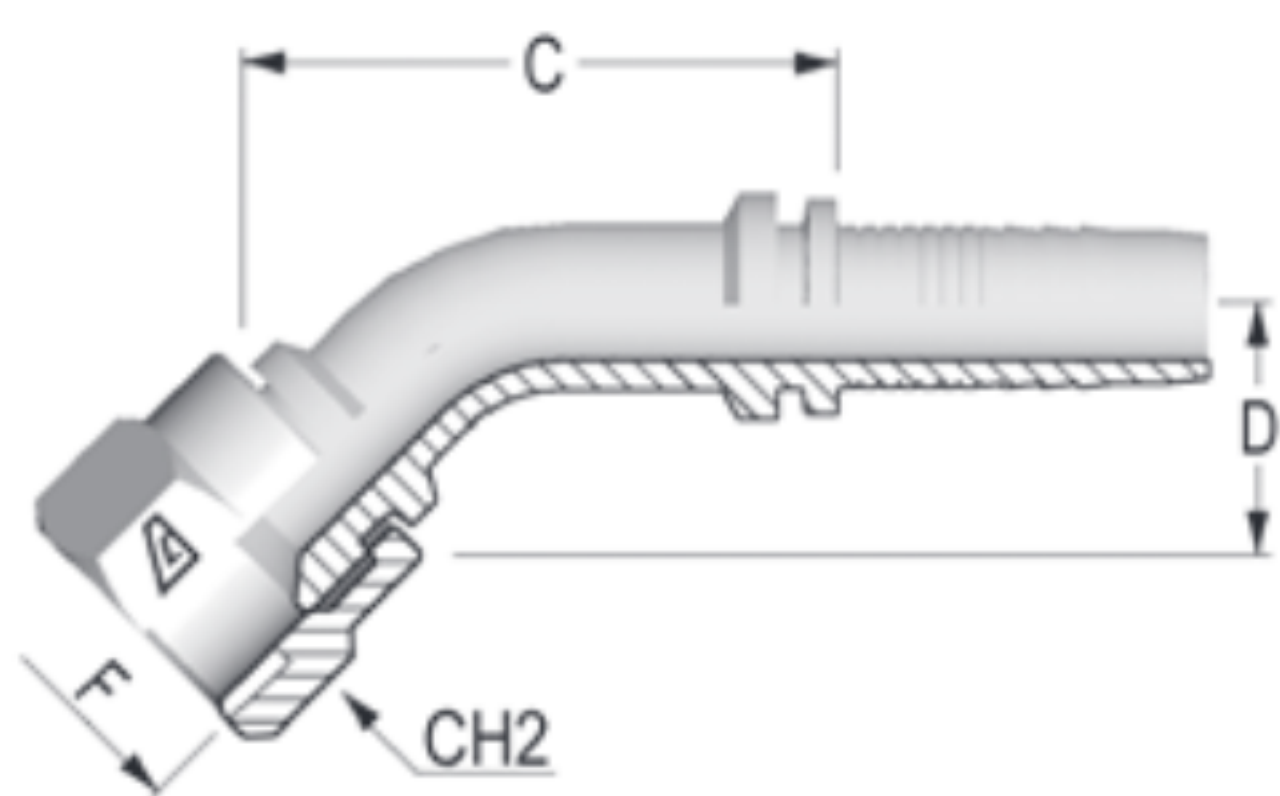

ALFAGOMMA® Two-Piece Fittings – A Series

JIC FEMALE 37° SEAT – DOUBLE HEX STAINLESS STEEL

| Part Number | Dash Size | Hose ID Size | | F Thread | | C Cut-Off Factor (mm) | Hex Dia. CH1 (mm) | Hex Dia. CH2 (mm) | Weight (lbs/each) |
|----------------|-----------|--------------|------|-----------|-----------------|-----------------------|-------------------|-------------------|-------------------|
| | | (in) | (mm) | Dash Size | Size (in) - TPI | | | | |
| A-0404-FJDH-SS | 04 | 1/4 | 6.4 | 04 | 7/16-20 | 19.6 | 14 | 16 | 0.06 |
| A-0606-FJDH-SS | 06 | 3/8 | 9.5 | 06 | 9/16-18 | 21.3 | 17 | 19 | 0.10 |
| A-0808-FJDH-SS | 08 | 1/2 | 12.7 | 08 | 3/4-16 | 25.6 | 19 | 25 | 0.2 |
| A-1010-FJDH-SS | 10 | 5/8 | 15.9 | 10 | 7/8-14 | 27.6 | 24 | 27 | 0.27 |
| A-1212-FJDH-SS | 12 | 3/4 | 19.0 | 12 | 1 1/16-12 | 28.6 | 27 | 32 | 0.35 |
| A-1616-FJDH-SS | 16 | 1 | 25.4 | 16 | 1 5/16-12 | 32.9 | 32 | 38 | 0.62 |
| A-2020-FJDH-SS | 20 | 1 1/4 | 31.8 | 20 | 1 5/8-12 | 39.1 | 41 | 50 | 0.77 |
| A-2424-FJDH-SS | 24 | 1 1/2 | 38.1 | 24 | 1 7/8-12 | 43.4 | 50 | 55 | 1.98 |
| A-3232-FJDH-SS | 32 | 2 | 50.8 | 32 | 2 1/2-12 | 49.0 | 65 | 70 | 3.09 |

45° JIC FEMALE SWIVEL 37° SEAT

| Part Number | Dash Size | Hose ID Size | | F Thread | | C Cut-Off Factor (mm) | D Drop (mm) | Hex Dia. CH2 (mm) | Weight (lbs/each) |
|----------------|-----------|--------------|------|-----------|-----------------|-----------------------|-------------|-------------------|-------------------|
| | | (in) | (mm) | Dash Size | Size (in) - TPI | | | | |
| A-0404-FJ45-SS | 04 | 1/4 | 6.4 | 04 | 7/16-20 | 36.6 | 10.0 | 16 | 0.08 |
| A-0606-FJ45-SS | 06 | 3/8 | 9.5 | 06 | 9/16-18 | 46.3 | 11.0 | 19 | 0.13 |
| A-0808-FJ45-SS | 08 | 1/2 | 12.7 | 08 | 3/4-16 | 51.6 | 15.0 | 25 | 0.23 |
| A-1010-FJ45-SS | 10 | 5/8 | 15.9 | 10 | 7/8-14 | 62.2 | 19.0 | 27 | 0.39 |
| A-1212-FJ45-SS | 12 | 3/4 | 19.0 | 12 | 1 1/16-12 | 67.5 | 21.0 | 32 | 0.62 |
| A-1616-FJ45-SS | 16 | 1 | 25.4 | 16 | 1 5/16-12 | 79.5 | 24.0 | 38 | 0.88 |