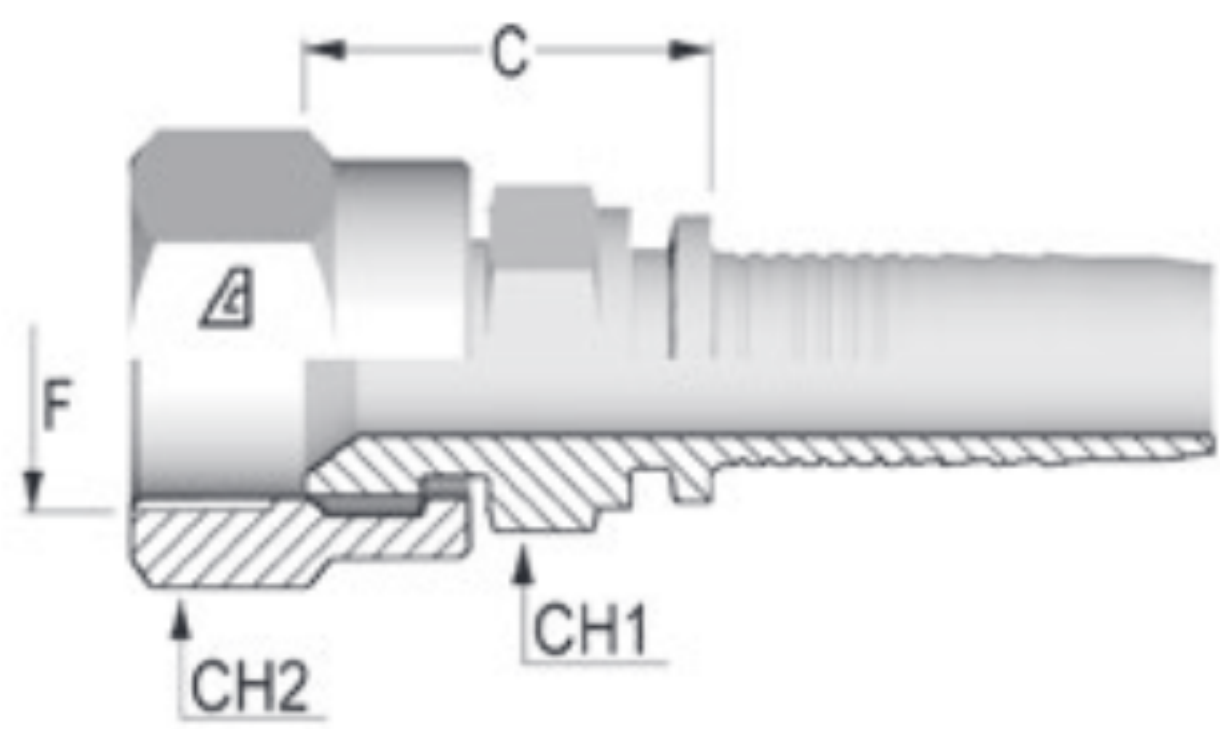

ALFAGOMMA® Two-Piece Fittings – A Series

JIC FEMALE 37° SEAT – DOUBLE HEX STAINLESS STEEL

| Part Number | Dash Size | Hose ID Size | | F Thread | | C Cut-Off Factor (mm) | Hex Dia. CH1 (mm) | Hex Dia. CH2 (mm) | Weight (lbs/each) |
|----------------|-----------|--------------|------|-----------|-----------------|-----------------------|-------------------|-------------------|-------------------|
| | | (in) | (mm) | Dash Size | Size (in) - TPI | | | | |
| A-0404-FJDH-SS | 04 | 1/4 | 6.4 | 04 | 7/16-20 | 19.6 | 14 | 16 | 0.06 |
| A-0606-FJDH-SS | 06 | 3/8 | 9.5 | 06 | 9/16-18 | 21.3 | 17 | 19 | 0.10 |
| A-0808-FJDH-SS | 08 | 1/2 | 12.7 | 08 | 3/4-16 | 25.6 | 19 | 25 | 0.2 |
| A-1010-FJDH-SS | 10 | 5/8 | 15.9 | 10 | 7/8-14 | 27.6 | 24 | 27 | 0.27 |
| A-1212-FJDH-SS | 12 | 3/4 | 19.0 | 12 | 1 1/16-12 | 28.6 | 27 | 32 | 0.35 |
| A-1616-FJDH-SS | 16 | 1 | 25.4 | 16 | 1 5/16-12 | 32.9 | 32 | 38 | 0.62 |
| A-2020-FJDH-SS | 20 | 1 1/4 | 31.8 | 20 | 1 5/8-12 | 39.1 | 41 | 50 | 0.77 |
| A-2424-FJDH-SS | 24 | 1 1/2 | 38.1 | 24 | 1 7/8-12 | 43.4 | 50 | 55 | 1.98 |
| A-3232-FJDH-SS | 32 | 2 | 50.8 | 32 | 2 1/2-12 | 49.0 | 65 | 70 | 3.09 |

45° JIC FEMALE SWIVEL 37° SEAT

| Part Number | Dash Size | Hose ID Size | | F Thread | | C Cut-Off Factor (mm) | D Drop (mm) | Hex Dia. CH2 (mm) | Weight (lbs/each) |
|----------------|-----------|--------------|------|-----------|-----------------|-----------------------|-------------|-------------------|-------------------|
| | | (in) | (mm) | Dash Size | Size (in) - TPI | | | | |
| A-0404-FJ45-SS | 04 | 1/4 | 6.4 | 04 | 7/16-20 | 36.6 | 10.0 | 16 | 0.08 |
| A-0606-FJ45-SS | 06 | 3/8 | 9.5 | 06 | 9/16-18 | 46.3 | 11.0 | 19 | 0.13 |
| A-0808-FJ45-SS | 08 | 1/2 | 12.7 | 08 | 3/4-16 | 51.6 | 15.0 | 25 | 0.23 |
| A-1010-FJ45-SS | 10 | 5/8 | 15.9 | 10 | 7/8-14 | 62.2 | 19.0 | 27 | 0.39 |
| A-1212-FJ45-SS | 12 | 3/4 | 19.0 | 12 | 1 1/16-12 | 67.5 | 21.0 | 32 | 0.62 |
| A-1616-FJ45-SS | 16 | 1 | 25.4 | 16 | 1 5/16-12 | 79.5 | 24.0 | 38 | 0.88 |