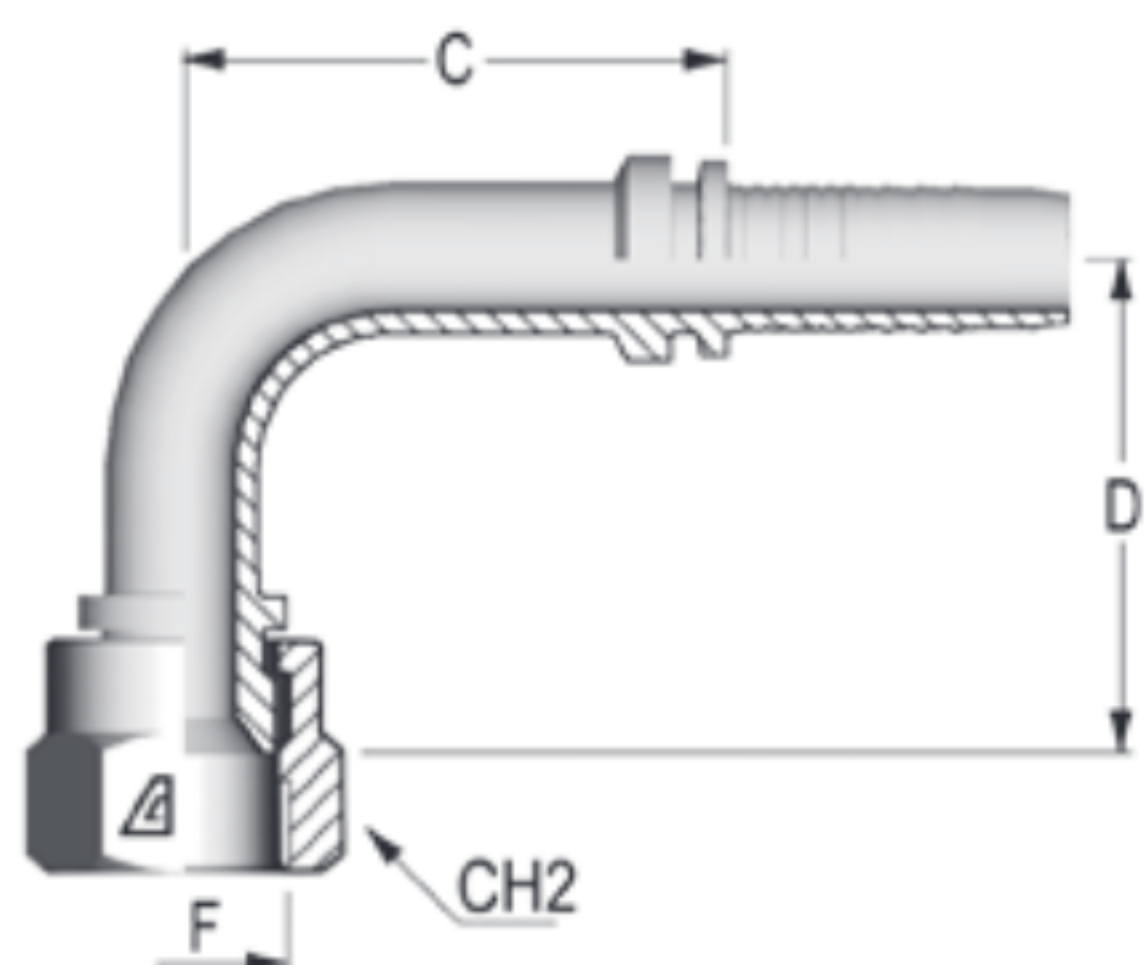

90° JIC FEMALE SWIVEL 37° SEAT MEDIUM DROP

Part Number	Dash Size	Hose ID Size		F Thread		C Cut-Off Factor (mm)	D Drop (mm)	Hex Dia. CH2 (mm)	Weight (lbs/each)
		(in)	(mm)	Dash Size	Size (in) - TPI				
A-0404-FJ9M-SS	04	1/4	6.4	04	7/16-20	34.2	32.0	16	0.10
A-0606-FJ9M-SS	06	3/8	9.5	06	9/16-18	31.3	35.0	19	0.15
A-0808-FJ9M-SS	08	1/2	12.7	08	3/4-16	37.2	40.0	25	0.26
A-1010-FJ9M-SS	10	5/8	15.9	10	7/8-14	49.4	48.0	27	0.40
A-1212-FJ9M-SS	12	3/4	19.0	12	1 1/16-12	52.4	54.0	32	0.68
A-1616-FJ9M-SS	16	1	25.4	16	1 5/16-12	72.6	71.5	38	1.01

Because we continually examine ways to improve our products, we reserve the right to alter specifications or discontinue products without prior notice.