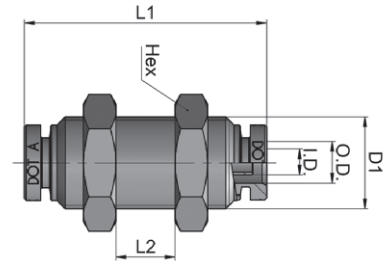

Union Fittings

Union

DOT-BRUN Series

Nominal Specifications

Part Number	Description	Tube OD (in)	Tube [†] ID (in)	D1 (in)	L1 (in)	Weight Each (lbs)	*Pieces Per Package
DOT-BRUN-0404	UNION 1/4 TB X 1/4 TB	1/4	.165	0.472	1.323	0.064	25
DOT-BRUN-0606	UNION 3/8 TB X 3/8 TB	3/8	.244	0.630	1.520	0.069	25
DOT-BRUN-0808	UNION 1/2 TB X 1/2 TB	1/2	.362	0.787	1.709	0.201	25
DOT-BRUN-1010	UNION 5/8 TB X 5/8 TB	5/8	.433	0.945	2.047	0.172	10
DOT-BRUN-1212	UNION 3/4 TB X 3/4 TB	3/4	.559	1.102	2.244	0.225	10

† Note: The “Tube ID (in)” column heading refers to “Tube Support ID (in)”

*Only sold in package quantities

Bulkhead Union

DOT-BRBH Series

Nominal Specifications

Part Number	Description	Tube OD (in)	Tube [†] ID (in)	D1 Thread Size (mm) x TP (mm)	L1 (in)	L2 (in)	HEX (mm)	Weight Each (lbs)	*Pieces Per Package
DOT-BRBH-0404	BULKHEAD UNION 1/4 TB X 1/4 TB	1/4	.165	M14x1	1.457	.571	18	0.039	25
DOT-BRBH-0606	BULKHEAD UNION 3/8 TB X 3/8 TB	3/8	.244	M18x1	1.614	.689	22	0.131	25
DOT-BRBH-0808	BULKHEAD UNION 1/2 TB X 1/2 TB	1/2	.362	M22x1.5	1.709	.728	26	0.188	25
DOT-BRBH-1010	BULKHEAD UNION 5/8 TB X 5/8 TB	5/8	.433	M26x1.5	2.047	.866	32	0.334	10