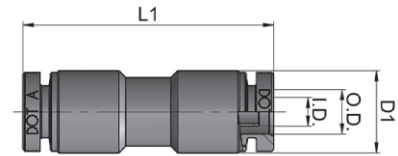

Union Fittings

Union

DOT-BRUN Series

Nominal Specifications

Part Number	Description	Tube OD (in)	Tube [†] ID (in)	D1 (in)	L1 (in)	Weight Each (lbs)	*Pieces Per Package
DOT-BRUN-0404	UNION 1/4 TB X 1/4 TB	1/4	.165	0.472	1.323	0.064	25
DOT-BRUN-0606	UNION 3/8 TB X 3/8 TB	3/8	.244	0.630	1.520	0.069	25
DOT-BRUN-0808	UNION 1/2 TB X 1/2 TB	1/2	.362	0.787	1.709	0.201	25
DOT-BRUN-1010	UNION 5/8 TB X 5/8 TB	5/8	.433	0.945	2.047	0.172	10
DOT-BRUN-1212	UNION 3/4 TB X 3/4 TB	3/4	.559	1.102	2.244	0.225	10

† Note: The “Tube ID (in)” column heading refers to “Tube Support ID (in)”

*Only sold in package quantities

Bulkhead Union

DOT-BRBH Series

Nominal Specifications

Part Number	Description	Tube OD (in)	Tube [†] ID (in)	D1 Thread Size (mm) x TP (mm)	L1 (in)	L2 (in)	HEX (mm)	Weight Each (lbs)	*Pieces Per Package
DOT-BRBH-0404	BULKHEAD UNION 1/4 TB X 1/4 TB	1/4	.165	M14x1	1.457	.571	18	0.039	25
DOT-BRBH-0606	BULKHEAD UNION 3/8 TB X 3/8 TB	3/8	.244	M18x1	1.614	.689	22	0.131	25
DOT-BRBH-0808	BULKHEAD UNION 1/2 TB X 1/2 TB	1/2	.362	M22x1.5	1.709	.728	26	0.188	25
DOT-BRBH-1010	BULKHEAD UNION 5/8 TB X 5/8 TB	5/8	.433	M26x1.5	2.047	.866	32	0.334	10