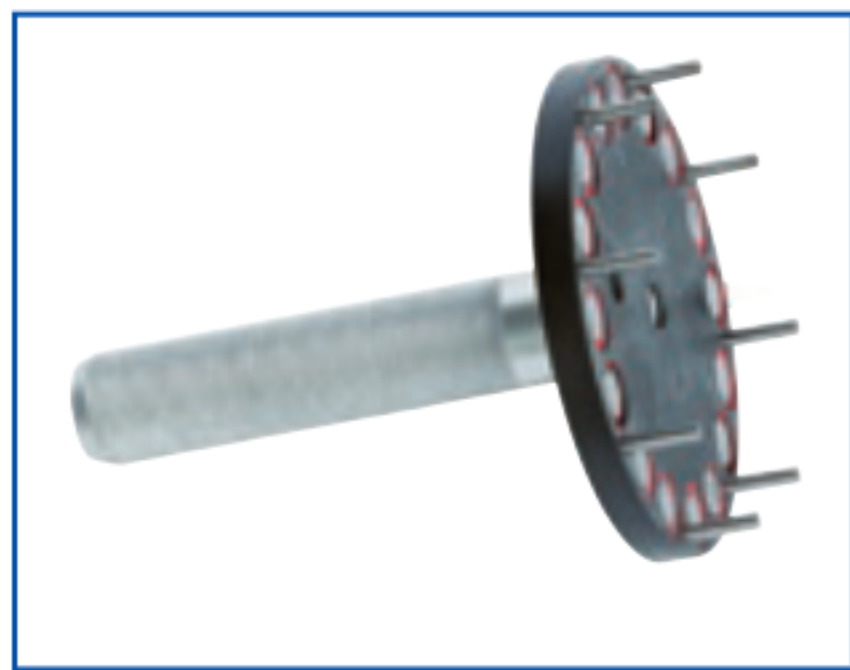

KC4-V250 SERIES

OPTIONAL ACCESSORIES (PGS. 36 – 42)

Quick Change
Die Tool
KCQCT-H119

Patented Quick
Change Die Tool
KCPQCT-V250

Die Cart (24 pc.)
DIECART-V119

ES4 Upgrades
(pgs. 38 & 39)

Protection Net with
Activation Switch

Mounted Side Table
TABLE-KC

Custom Made Dies

Marking Dies
(pgs. 21 & 22)

AVAILABLE DIES

Die Number	Crimp Range (mm)	Closed Diameter (mm)	Length (mm)	Weight (lbs/ea)
KCDV119-6	6.0 - 8.0	6	60	15.4
KCDV119-8	8.0 - 10.0	8	60	15.4
KCDV119-10	10.0 - 12.0	10	60	14.4
KCDV119-12	12.0 - 14.0	12	60	14.4
KCDV119-14	14.0 - 16.0	14	60	15.5
KCDV119-16	16.0 - 19.0	16	60	15.5
KCDV119-19	19.0 - 22.0	19	60	16.6
KCDV119-22	22.0 - 25.0	22	60	16.6
KCDV119-25	25.0 - 29.0	25	60	15.5
KCDV119-29	29.0 - 34.0	29	70	15.5
KCDV119-34	34.0 - 38.0	34	70	15.5
KCDV119-38	38.0 - 42.0	38	85	15.5
KCDV119-42	42.0 - 46.0	42	85	15.5
KCDV119-46	46.0 - 50.0	46	120	19.9
KCDV119-50	50.0 - 54.0	50	120	15.5
KCDV119-54	54.0 - 58.0	54	120	16.6
KCDV119-58	58.0 - 63.0	58	120	16.6
KCDV119-63	63.0 - 69.0	63	120	17.7
KCDV119-69	69.0 - 73.0	69	120	15.5

Die Number	Crimp Range (mm)	Closed Diameter (mm)	Length (mm)	Weight (lbs/ea)
KCDV119-73	73.0 - 77.0	73	120	13.3
KCDV119-77	77.0 - 86.0	77	120	11.1
KCDV119-86	86.0 - 90.0	86	120	12.5
KCDV119-96	96.0 - 103.0	96	120	8.9
KCDV230-103	103.0 - 106.0	103	145	79.3
KCDV230-106	106.0 - 111.0	106	145	77.0
KCDV230-111	111.0 - 116.0	111	145	77.0
KCDV230-116	116.0 - 121.0	116	145	77.0
KCDV230-121	121.0 - 126.0	121	145	83.7
KCDV230-126	126.0 - 131.0	126	145	70.5
KCDV230-131	131.0 - 136.0	131	145	70.5
KCDV230-136	136.0 - 146.0	136	145	77.0
KCDV230-146	146.0 - 156.0	146	145	77.0
KCDV230-156	156.0 - 166.0	156	145	74.9
KCDV230-166	166.0 - 178.0	166	145	79.3
KCDV230-178	178.0 - 190.0	178	145	77.0
KCDV230-190	190.0 - 200.0	190	145	77.0
KCDV230-200	200.0 - 220.0	200	145	77.0

Large Diameter Dies available to 281 mm.

Because we continually examine ways to improve our products, we reserve the right to alter specifications or discontinue products without prior notice.