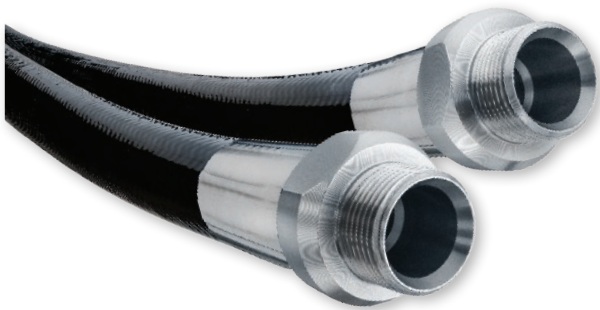

Custom Bonding Available

Piranha Twin-Line & Multi-Line Processes

- Bonding of hose sizes from 1/8" through 1 1/2" ID from available stocked hoses. Custom configurations available.
- For non-stock hose items, a minimum order of 2,500 ft. is required for twin-line.
- Split-Back ends are provided; typically as lengths of 12", 18" or 24" for ease of coupling and assembly.
- Intermittent bonding can also be provided in lengths to meet your applications needs.
- Special packaging is available as required to meet your application needs.