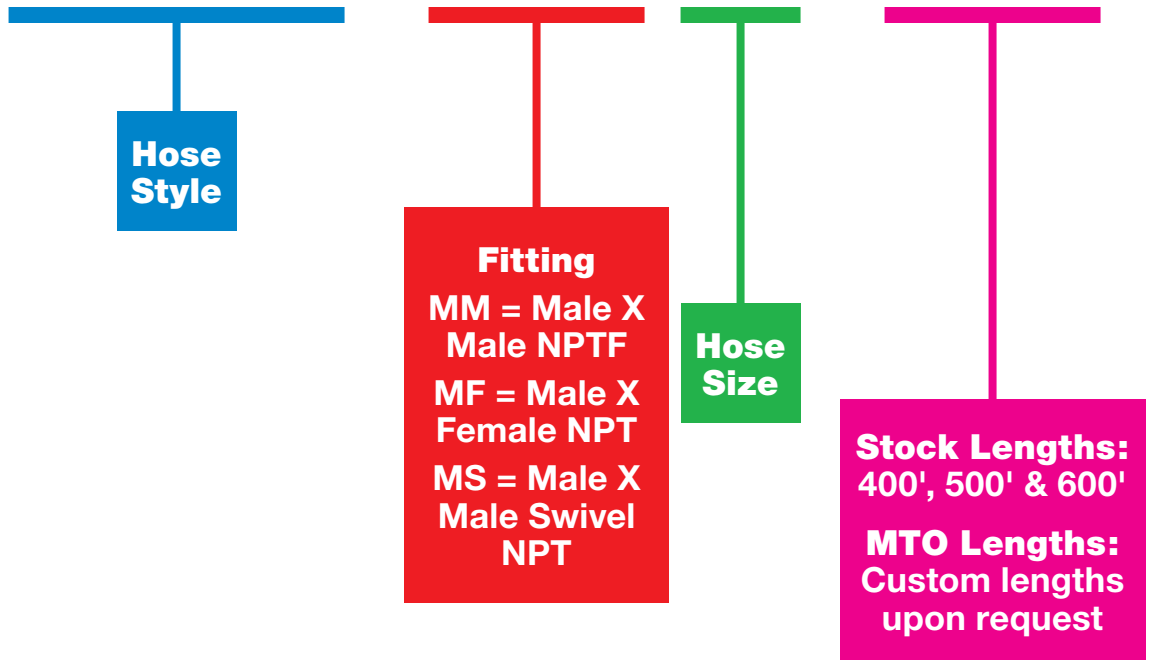

Custom Hose Length Inquiry

Assembly Custom Part Numbering System:

Example: **SPOR-MM16X250**

Please call, fax or email your inquiry to:

Phone: (847) 755-0360
Fax: (847) 885-0996
Email: sales@kuriyama.com

Company Profile

Custom Bonding Available

Piranha Twin-Line & Multi-Line Processes

- Bonding of hose sizes from 1/8" through 1 1/2" ID from available stocked hoses. Custom configurations available.
- For non-stock hose items, a minimum order of 2,500 ft. is required for twin-line.
- Split-Back ends are provided; typically as lengths of 12", 18" or 24" for ease of coupling and assembly.
- Intermittent bonding can also be provided in lengths to meet your applications needs.
- Special packaging is available as required to meet your application needs.