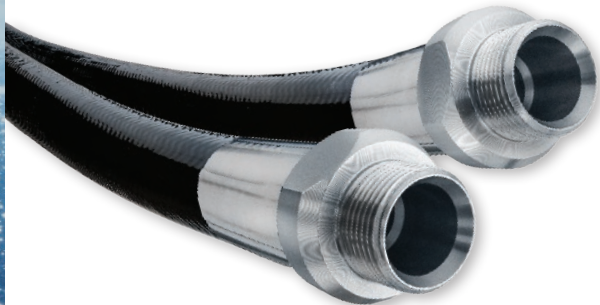

Custom Bonding Available

Piranha Twin-Line & Multi-Line Processes

- Bonding of hose sizes from 1/8" through 1 1/2" ID from available stocked hoses. Custom configurations available.
- For non-stock hose items, a minimum order of 2,500 ft. is required for twin-line.
- Split-Back ends are provided; typically as lengths of 12", 18" or 24" for ease of coupling and assembly.
- Intermittent bonding can also be provided in lengths to meet your applications needs.
- Special packaging is available as required to meet your application needs.