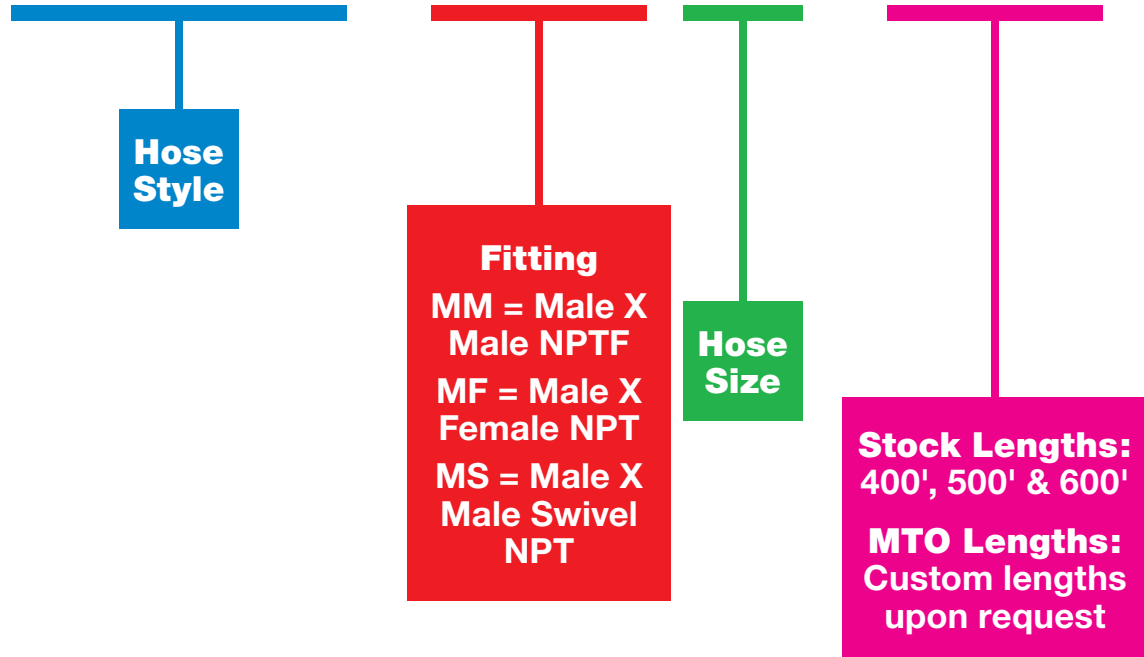

Assembly Custom Part Numbering System:

Example: SPOR-MM16X250

Please call, fax or email your inquiry to:

Phone: (847) 755-0360
Fax: (847) 885-0996
Email: sales@kuriyama.com

Company Profile

Company Name _____ Contact _____

Address _____ City _____ State _____ Zip _____

Phone _____ Fax _____ E-mail _____

Because we continually examine ways to improve our products, we reserve the right to alter specifications or discontinue products without prior notice.