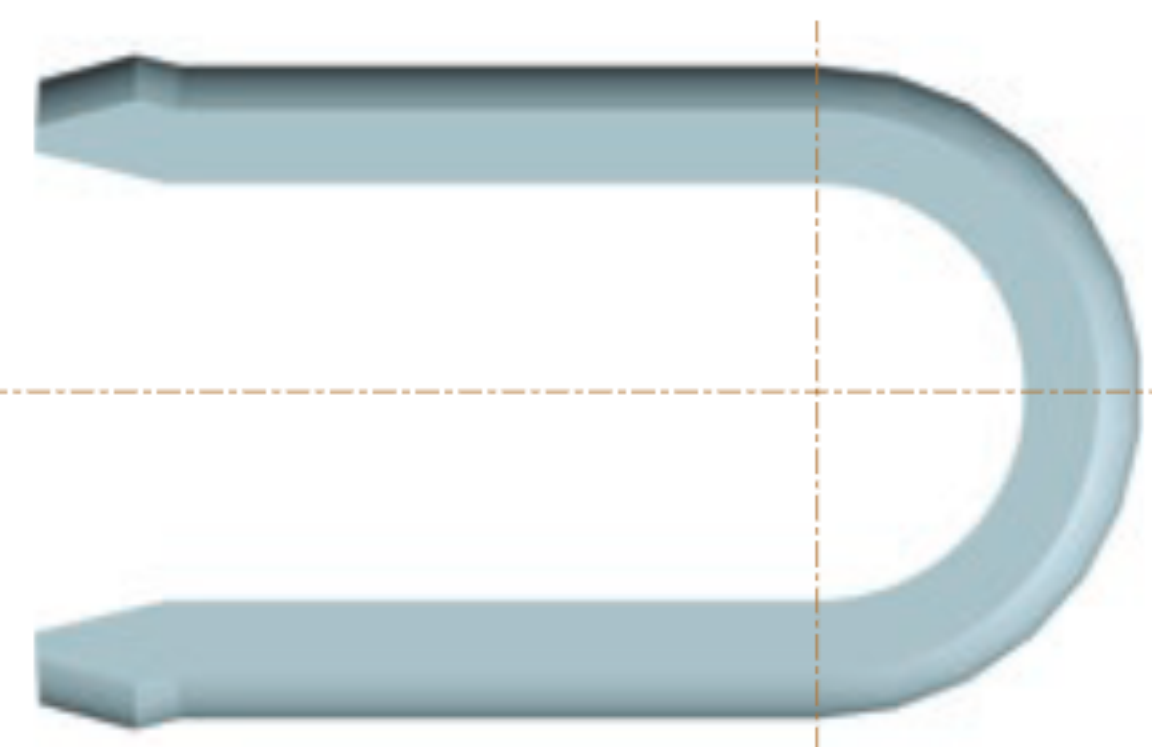

Rapid Staplelok Staple, D Type, Stainless Steel

Part Number	Dash Size	Hose ID		Weight (lbs/each)
		(in)	(mm)	
RS-SS-04D	04	1/4	6.4	0.03
RS-SS-06D	06	3/8	9.5	0.03
RS-SS-08D	08	1/2	12.7	0.04
RS-SS-12D	12	3/4	19.0	0.04
RS-SS-16D	16	1	25.4	0.12
RS-SS-20D	20	1 1/4	31.8	0.14
RS-SS-32D	32	2	50.8	0.17

Super Rapid Staplelok Staple, D Type, Stainless Steel

Part Number	Dash Size	Hose ID		Weight (lbs/each)
		(in)	(mm)	
SRS-SS-12D	12	3/4	19.0	0.10
SRS-SS-16D	16	1	25.4	0.28
SRS-SS-24D	24	1 1/2	38.1	0.36
SRS-SS-32D	32	2	50.8	0.40